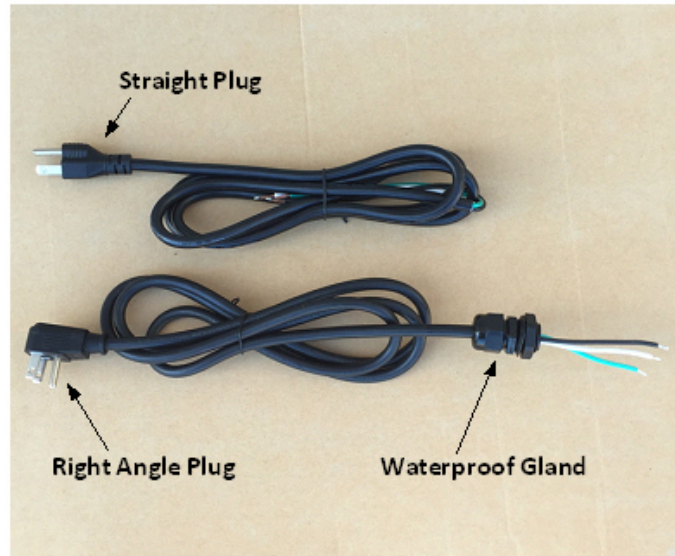

# Paige spec Power Cords

- 3-prong plug, Right Angle or Straight plug, NEMA 5-15P configuration.
- Plug prongs are protected with plastic cap to prevent damage during handling.
- Cable is 16 AWG Type SJTW, 3-conductors, with a black outer jacket.
- Inner conductors are black, white and green.
- Indoor and Outdoor rated assemblies, UL and CSA, 300V.
- The wire ends are pre-stripped (1/4") and tinned for faster installation.
- The Power Cords are twist or cable tied as shown in the photo. A label containing the Paige part number and description is attached to the Power Cords.
- Packaging: 50/case, 2400pallet
- All models are also available with a Waterproof Gland with 1/2" NPT thread and nut, and a sealing rubber washer. The Waterproof Gland is UL and CSA listed. This speeds-up the installation and keeps water from entering the bottom of the controller.
- Part numbers & Descriptions:

Part Number	Description	Weight per pallet (lbs.)
090082ODST	6' Straight Plug	236
090082OD	6' Right Angle Plug	236
090081OD	8' Right Angle Plug	327
090082SG	6' Straight Plug, with waterproof gland	268
090082AG	6' Right Angle Plug, with waterproof gland	268
090081AG	8' Right Angle Plug, with waterproof gland	338