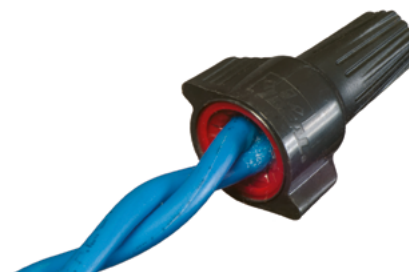

Paige[®] SPEC

P.O. Box 368, Union, NJ 07083-0368, 908-687-7810, 800-327-2443, Fax: 908-687-2722

P7372D - Rev 4

IDEAL[®] WeatherProof[™] and UnderGround[™] Wire Nut[®]

1.0 SCOPE: 1.1

This family of silicone-filled wire connectors was specifically designed for use in professionally installed irrigation control and landscape lighting systems. These connectors provide a secure electrical connection for two or more pre-stripped copper wires and seal the connection for use in damp/wet locations or direct bury applications. Connected and protected in one easy, time-saving process. The UnderGround connectors feature a long skirt for superior moisture resistance.

2.4 Product Line:
The WeatherProof[™] line is intended for use in direct burial or temporary submersion. The UnderGround[™] line can be installed below-grade in direct bury applications with continuous submersion up to 2' deep.

2.6

Shell Design:

Swept-wing design provides improved leverage and increased torque, making it easy on the fingers when installing many connections over a short period of time.

2.7

Hex-Top:

This integrated feature allows the use of a hand applied nut-driver or cordless-drill driver to install connectors quickly and efficiently.

2.8

Impact Resistant:

A tough thermoplastic shell provides exceptional durability and protects the connection from impact as well as the damaging effects of harmful UV rays.

2.9

Wide Wire Range:

Complete line covers a wide range of popular combinations and wire sizes, from 22 to 6 AWG (0.34 to 16 mm².) Three WeatherProof[™] models and three UnderGround[™] models help reduce inventory and SKUs.